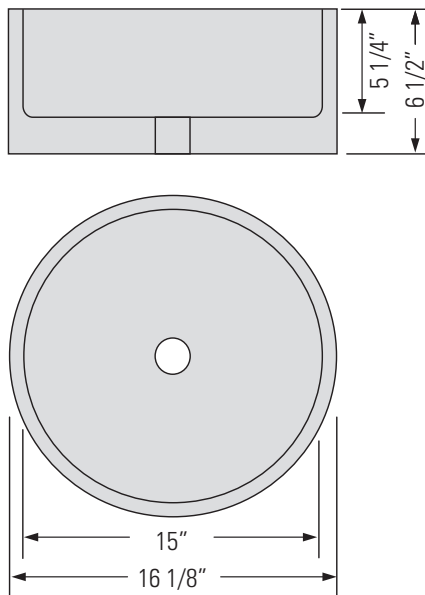

METRO WHITE
GBC118

KASU-DT

PORCELAIN CERAMIC VESSEL VANITY SINK

Lavabo de meuble-lavabo en céramique porcelaine

DIMENSIONS

Overall Size: 16 1/8" x 16 1/8" x 6 1/2"
Weight: 18lbs
Minimum Cabinet Width: 18"

Taille globale: 16 1/8" x 16 1/8" x 6 1/2"
Poids: 18lbs
Largeur minimale de l'armoire: 18"

FEATURES

Porcelain Ceramic
Translucent Non-Porous
Glaze Finish.
Easy to Clean Surface
1 3/4" Drain Opening
Non-Overflow

FINISHES

Metro White

INSTALLATION

Top Rest Vessel
Template not required

STANDARDS

Strainer Not Included - Please ensure you order the correct strainer for your sink prior to installation.

Due to manufacturing process and the natural formation of porcelain ceramic, each sink may have slight variations to the curvature, dimensions, and other characteristics. Images may not reflect the actual product.