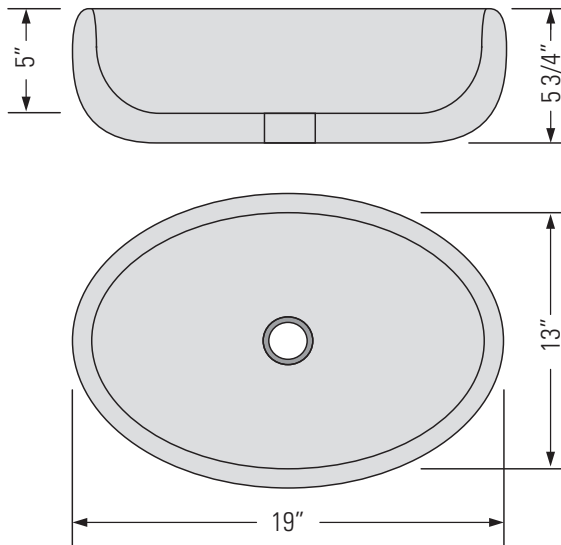

### DIMENSIONS

Overall Size: 19" x 13" x 5 3/4"  
Weight: 12lbs  
Minimum Cabinet Width: 20 1/2"

Taille globale: 19" x 13" x 5 3/4"  
Poids: 12lbs  
Largeur minimale de l'armoire: 20 1/2"