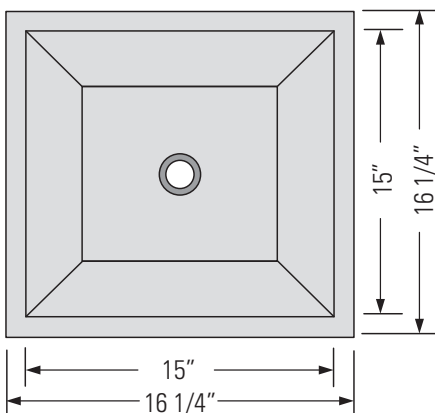

### DIMENSIONS

Overall Size: 16 1/4" x 16 1/4" x 4 3/4"

Weight: 20lbs

Minimum Cabinet Width: 17 1/2"

Taille globale: 16 1/4" x 16 1/4" x 4 3/4"

Poids: 20lbs

Largeur minimale de l'armoire: 17 1/2"