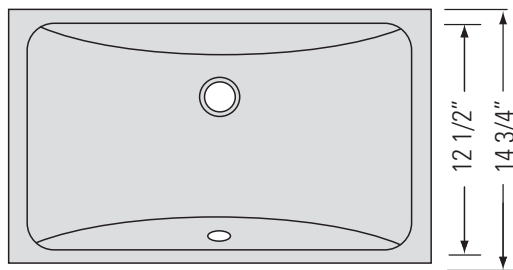

METRO WHITE
GBC216

KARA BEIGE
GBC216BE

CORVUS BLACK
GBC216BL

KASU-SC

UNDERMOUNT PORCELAIN CERAMIC VANITY SINK

Lavabo de salle de bain en
céramique porcelaine sous
plan

DIMENSIONS

Overall Size: 20 5/8" x 14 3/4" x 8 1/8"
Weight: 19lbs
Minimum Cabinet Width: 22 1/8"

Taille globale: 20 5/8" x 14 3/4" x 8 1/8"
Poids: 19lbs
Largeur minimale de l'armoire: 22 1/8"

FEATURES

Porcelain Ceramic
Translucent Non-Porous
Glaze Finish.
Easy to Clean Surface
1 3/4" Drain Opening
Overflow