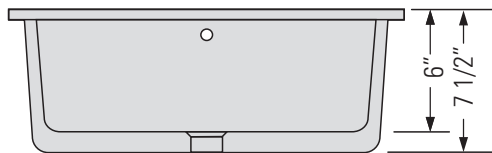

### DIMENSIONS

Overall Size: 21 1/2" x 14 3/8" x 7 1/2"    Taille globale: 21 1/2" x 14 3/8" x 7 1/2"  
Weight: 24lbs    Poids: 24lbs  
Minimum Cabinet Width: 23"    Largeur minimale de l'armoire: 23"