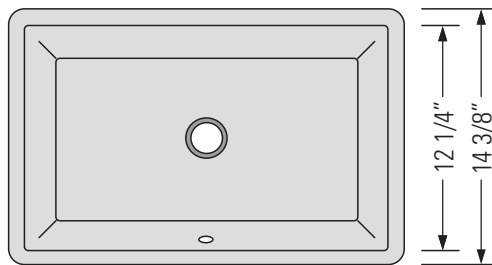

### DIMENSIONS

Overall Size: 21 1/2" x 14 3/8" x 7 1/2"    Taille globale: 21 1/2" x 14 3/8" x 7 1/2"  
Weight: 24lbs    Poids: 24lbs  
Minimum Cabinet Width: 23"    Largeur minimale de l'armoire: 23"