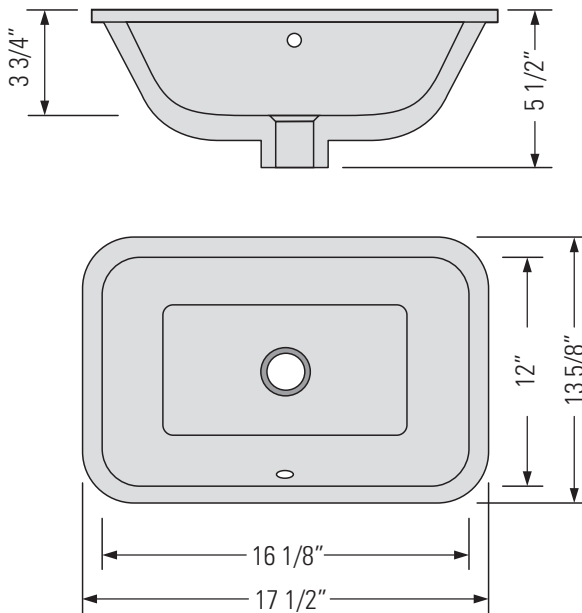

### DIMENSIONS

Overall Size: 17 1/2" x 13 5/8" x 5 1/2"    Taille globale: 17 1/2" x 13 5/8" x 5 1/2"  
Weight: 14lbs    Poids: 14lbs  
Minimum Cabinet Width: 19 1/2"    Largeur minimale de l'armoire: 19 1/2"