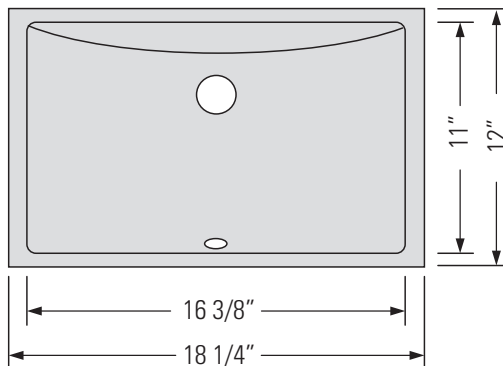

### DIMENSIONS

Overall Size: 18 1/4" x 12" x 7 1/2"  
Weight: 14lbs  
Minimum Cabinet Width: 19 1/2"

Taille globale: 18 1/4" x 12" x 7 1/2"  
Poids: 14lbs  
Largeur minimale de l'armoire: 19 1/2"