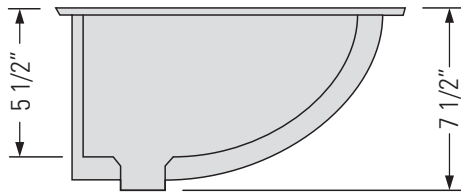

### DIMENSIONS

Overall Size: 18 1/4" x 12" x 7 1/2"  
Weight: 14lbs  
Minimum Cabinet Width: 19 1/2"

Taille globale: 18 1/4" x 12" x 7 1/2"  
Poids: 14lbs  
Largeur minimale de l'armoire: 19 1/2"