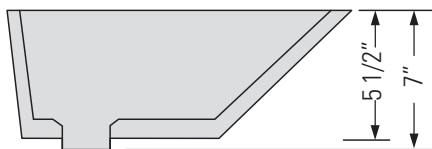

METRO WHITE
GBC037

KASU-SU

UNDERMOUNT PORCELAIN CERAMIC VANITY SINK

Lavabo de salle de bain en
céramique porcelaine sous
plan

DIMENSIONS

Overall Size: 21 1/8" x 13 7/8" x 7"
Weight: 17lbs
Minimum Cabinet Width: 22 1/2"

Taille globale: 21 1/8" x 13 7/8" x 7"
Poids: 17lbs
Largeur minimale de l'armoire: 22 1/2"

FEATURES

Porcelain Ceramic
Translucent Non-Porous
Glaze Finish.
Easy to Clean Surface
1 3/4" Drain Opening
Overflow