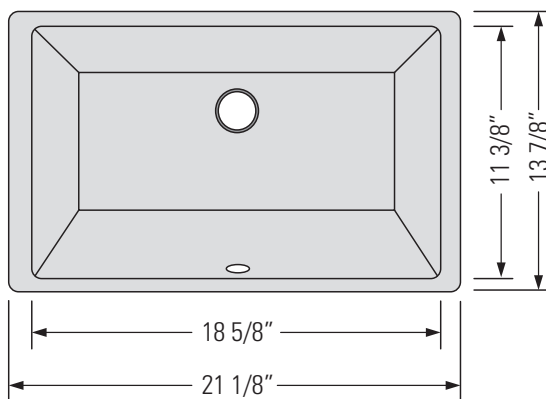

METRO WHITE
GBC037

KASU-SU

UNDERMOUNT PORCELAIN CERAMIC VANITY SINK

Lavabo de salle de bain en
céramique porcelaine sous
plan

DIMENSIONS

Overall Size: 21 1/8" x 13 7/8" x 7"
Weight: 17lbs
Minimum Cabinet Width: 22 1/2"

Taille globale: 21 1/8" x 13 7/8" x 7"
Poids: 17lbs
Largeur minimale de l'armoire: 22 1/2"

FEATURES

Porcelain Ceramic
Translucent Non-Porous
Glaze Finish.
Easy to Clean Surface
1 3/4" Drain Opening
Overflow