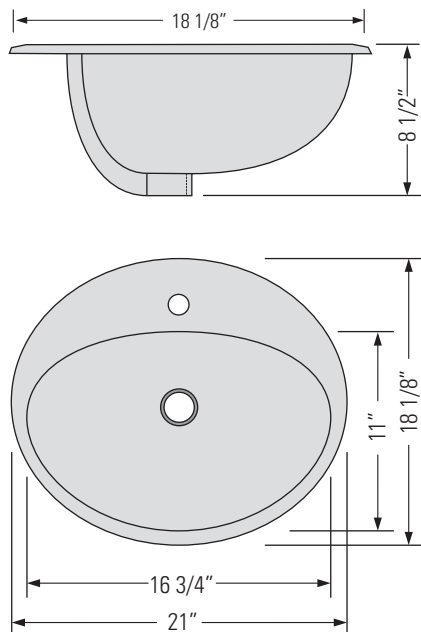

### DIMENSIONS

Overall Size: 21" x 18 1/8" x 8 1/2"  
Weight: 16lbs  
Minimum Cabinet Width: 24"

Taille globale: 21" x 18 1/8" x 8 1/2"  
Poids: 16 lbs  
Largeur minimale de l'armoire: 24"