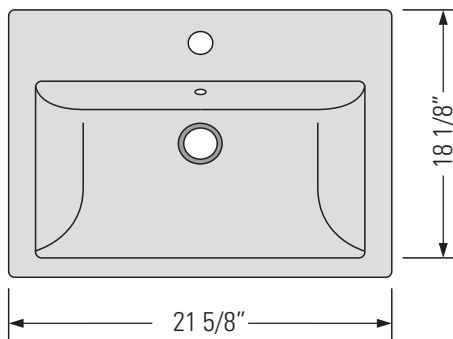

METRO WHITE
GBC070

KASU-WA

HALF MOUNT PORCELAIN CERAMIC APRON VANITY SINK

Évier de vanité à tablier en céramique porcelaine demi-monté

DIMENSIONS

Overall Size: 21 5/8" x 18 1/8" x 5 1/2"
Weight: 36lbs

Minimum Cabinet Width: 23 1/2"

Taille globale: 21 5/8" x 18 1/8" x 5 1/2"

Poids: 36lbs

Largeur minimale de l'armoire: 23 1/2"

FEATURES

Porcelain Ceramic
Translucent Non-Porous
Glaze Finish.
Easy to Clean Surface
1 3/4" Drain Opening
Overflow