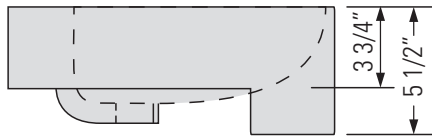

METRO WHITE
GBC070

KASU-WA

HALF MOUNT PORCELAIN CERAMIC APRON VANITY SINK

Évier de vanité à tablier en céramique porcelaine demi-monté

DIMENSIONS

Overall Size: 21 5/8" x 18 1/8" x 5 1/2"
Weight: 36lbs

Minimum Cabinet Width: 23 1/2"

Taille globale: 21 5/8" x 18 1/8" x 5 1/2"

Poids: 36lbs

Largeur minimale de l'armoire: 23 1/2"

FEATURES

Porcelain Ceramic
Translucent Non-Porous
Glaze Finish.
Easy to Clean Surface
1 3/4" Drain Opening
Overflow