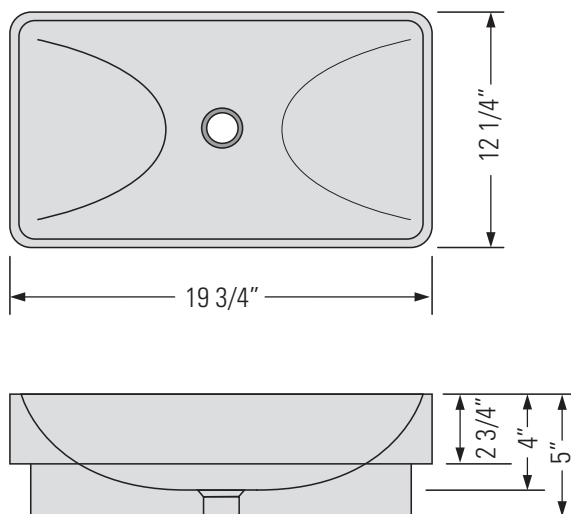

METRO WHITE
GBC332

KASU-WK

HALF MOUNT PORCELAIN CERAMIC VANITY SINK

Lavabo demi-montage
en céramique porcelaine

DIMENSIONS

Overall Size: 19 3/4" x 12 1/4" x 5"
Weight: 20lbs
Minimum Cabinet Width: 21 1/2"

Taille globale: 19 3/4" x 12 1/4" x 5"
Poids: 20lbs
Largeur minimale de l'armoire: 21 1/2"

FEATURES

Porcelain Ceramic
Translucent Non-Porous
Glaze Finish.
Easy to Clean Surface
1 3/4" Drain Opening
Non-Overflow

FINISHES

Metro White

INSTALLATION

Half-mount Installation
Template required

STANDARDS

Strainer Not Included - Please ensure you order the correct strainer for your sink prior to installation.

Due to manufacturing process and the natural formation of porcelain ceramic, each sink may have slight variations to the curvature, dimensions, and other characteristics. Images may not reflect the actual product.