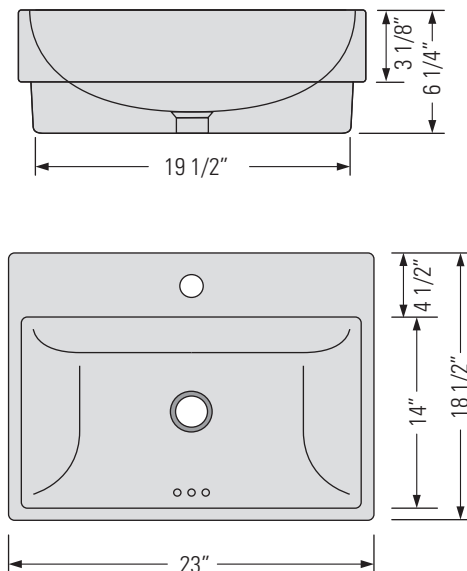

METRO WHITE
GBC400

KASU-WM

HALF MOUNT PORCELAIN CERAMIC APRON VANITY SINK

Évier de vanité à tablier
en céramique porcelaine
demi-monté

DIMENSIONS

Overall Size: 23" x 18 1/2" x 6 1/4"
Weight: 31lbs
Minimum Cabinet Width: 24 1/2"

Taille globale: 23" x 18 1/2" x 6 1/4"
Poids: 31lbs
Largeur minimale de l'armoire: 24 1/2"

FEATURES

Porcelain Ceramic
Translucent Non-Porous
Glaze Finish.
Easy to Clean Surface
1 3/4" Drain Opening
Overflow

FINISHES

Metro White

INSTALLATION

Half Mount Installation
Template required

STANDARDS

Strainer Not Included -
Please ensure you order the
correct strainer for your sink
prior to installation.

Due to manufacturing
process and the natural
formation of porcelain
ceramic, each sink may
have slight variations to the
curvature, dimensions, and
other characteristics. Images
may not reflect the actual
product.