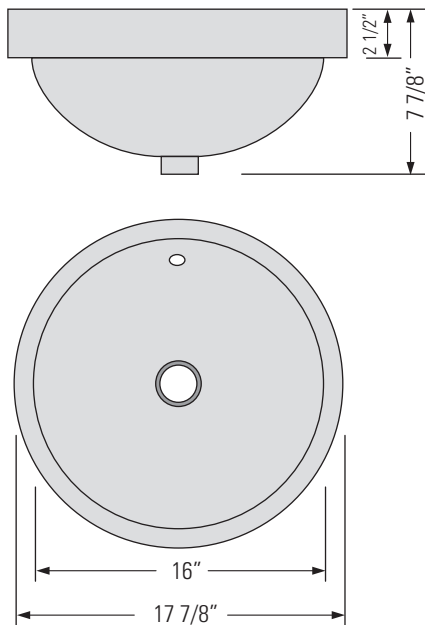

METRO WHITE
GBC081

KASU-WR

HALF MOUNT PORCELAIN CERAMIC VANITY SINK

Lavabo demi-montage
en céramique porcelaine

DIMENSIONS

Overall Size: 17 7/8" x 17 7/8" x 7 7/8" Taille globale: 17 7/8" x 17 7/8" x 7 7/8"
Weight: 14lbs Poids: 14lbs
Minimum Cabinet Width: 19 1/2" Largeur minimale de l'armoire: 19 1/2"

FEATURES

Porcelain Ceramic
Translucent Non-Porous
Glaze Finish.
Easy to Clean Surface
1 3/4" Drain Opening
Overflow

FINISHES

Metro White

INSTALLATION

Half-mount Installation
Template required

STANDARDS

Strainer Not Included - Please ensure you order the correct strainer for your sink prior to installation.

Due to manufacturing process and the natural formation of porcelain ceramic, each sink may have slight variations to the curvature, dimensions, and other characteristics. Images may not reflect the actual product.