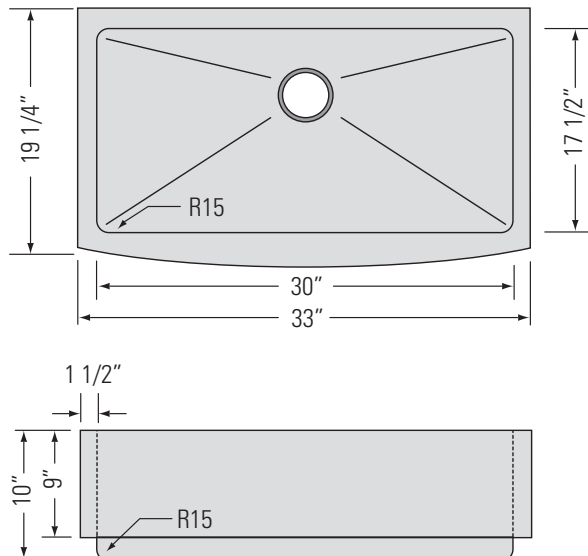

### DIMENSIONS

Overall Size: 33" x 19 1/4" x 10"  
Weight: 35lbs  
Minimum Cabinet Width: 33"

Taille globale: 33" x 16" x 10"  
Poids: 35lbs  
Largeur minimale de l'armoire: 33"