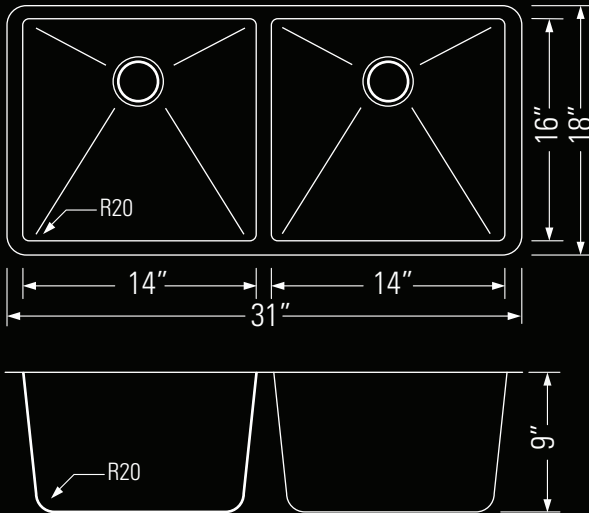

KARMA-31

Stainless Steel Undermount

Double Equal Bowl Square Kitchen Sink

Undermount en acier inoxydable

Évier de cuisine carré à double cuve égale

Dimensions

Overall Size: 31" x 18" x 9"

Weight: 15 lbs

Minimum Cabinet Width: 32 1/2"

Dimensions

Taille globale: 31" x 18" x 9"

Poids: 15 lb

Largeur minimale de l'armoire: 32 1/2"

Features

18 Gauge T304 Stainless Steel
StoneGuard™ undercoat sound and vibration deadening.
3 1/2" Drain Opening
20mm Corner Radius