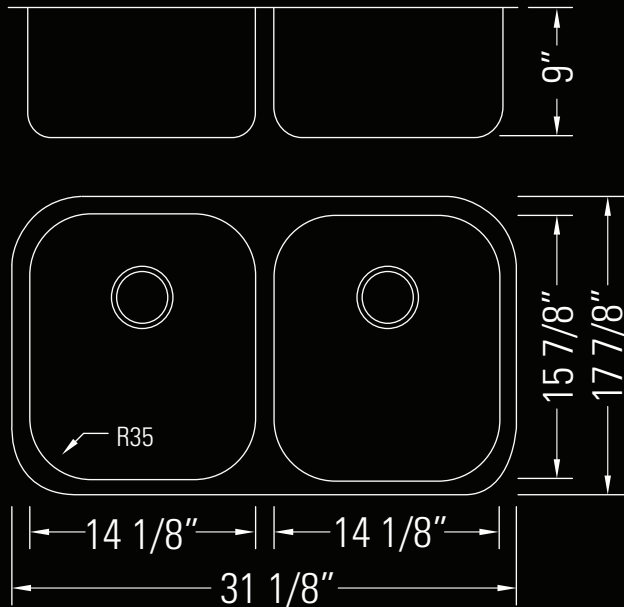

KOMO 31

Double Equal Bowl Kitchen Sink
Évier de cuisine à double cuve égale

Dimensions

Overall Size
31 1/8" x 17 7/8" x 9"
Minimum Cabinet Width
32 1/2"
Weight
13lbs

Dimensions

Taille globale
31 1/8" x 17 7/8" x 9"
Largeur minimale de l'armoire
32 1/2"
Poids
13lbs

No. **GKD307**

Stainless Steel
Acier inoxydable

KTM
PEARL
KATO

Features

Double equal bowls
18 Gauge T304 Stainless steel
35mm radius corners
StoneGuard™ undercoat sound and vibration deadening.

Finishes

Satin Finish