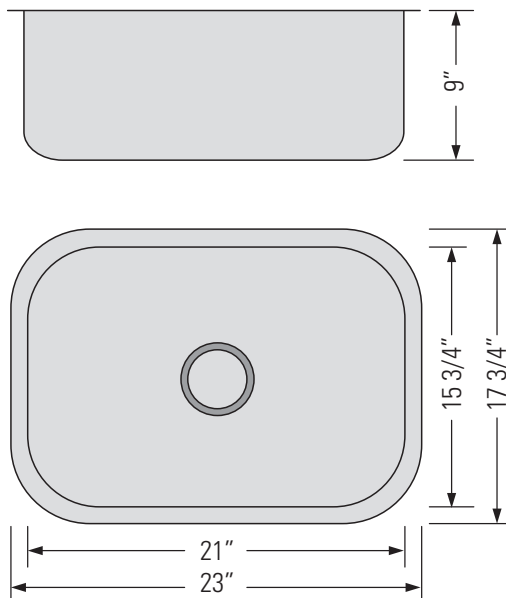

STAINLESS STEEL
GBS623

MÉLO-MINI

UNDERMOUNT SINGLE BOWL KITCHEN SINK

Évier de cuisine à un bac sous plan

DIMENSIONS

Overall Size: 23" x 17 3/4" x 9"
Weight: 10lbs
Minimum Cabinet Width: 24 1/2"

Taille globale: 23" x 17 3/4" x 9"
Poids: 10lbs
Largeur minimale de l'armoire: 24 1/2"

FEATURES

18 Gauge T304 Stainless Steel
StoneGuard™ undercoat
sound and vibration
deadening.
3 1/2" Drain Opening
Rounded Corners

FINISHES

Satin Finish

INSTALLATION

Undermount Installation
CAD DWG File Available
Stainless Steel Strainer
Included (x1)