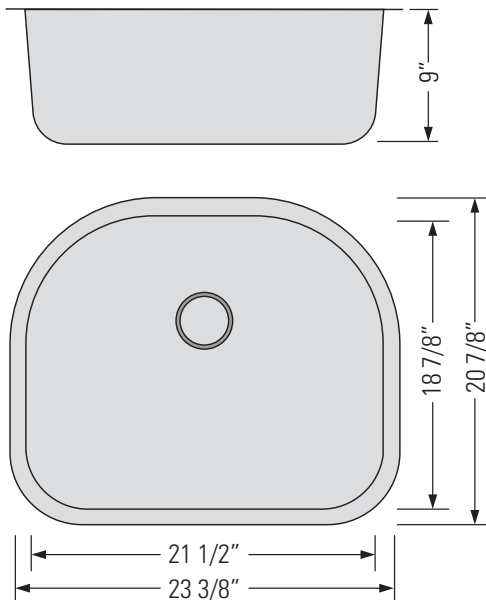

STAINLESS STEEL
GBS624

MÉLO-ROUND

UNDERMOUNT SINGLE BOWL KITCHEN SINK

Évier de cuisine à un bac sous plan

DIMENSIONS

Overall Size: 23 3/8" x 20 7/8" x 9"
Weight: 10.4lbs
Minimum Cabinet Width: 25"

Taille globale: 23 3/8" x 20 7/8" x 9"
Poids: 10.4lbs
Largeur minimale de l'armoire: 25"

FEATURES

18 Gauge T304 Stainless Steel
StoneGuard™ undercoat
sound and vibration
deadening.
3 1/2" Drain Opening
Rounded Corners

FINISHES

Satin Finish

INSTALLATION

Undermount Installation
CAD DWG File Available
Stainless Steel Strainer
Included (x1)