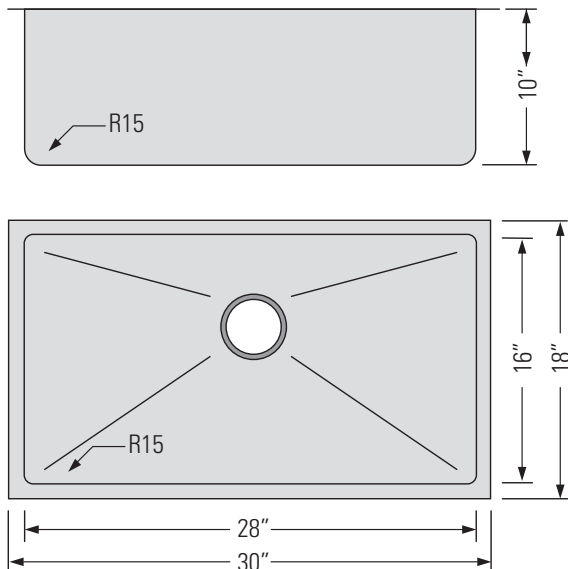

LUPO GREY
GBSLG3018C

GOTHAM-PDR

UNDERMOUNT SINGLE BOWL KITCHEN SINK

Évier de cuisine à un bac sous plan

DIMENSIONS

Overall Size: 30" x 18" x 10"
Weight: 19lbs
Minimum Cabinet Width: 31 1/2"

Taille globale: 30" x 18" x 10"
Poids: 19lbs
Largeur minimale de l'armoire: 31 1/2"

FEATURES

18 Gauge T304 Stainless Steel
StoneGuard™ undercoat
Sound and vibration deadening
3 1/2" Drain Opening
15mm Corner Radius

FINISHES

Lupo Grey

INSTALLATION

Undercounter Installation
CAD DWG File Available
Stainless Steel Strainer
Included (x1)

ACCESSORIES

Stainless Steel Strainers
Stainless Steel Basket
Strainer
Custom Sink Grid Included

CARACTÉRISTIQUES

Acier inoxydable T304 de calibre 18
Sous-couche StoneGuard™
insonorisante et insonorisante
Ouverture de drain de 3 1/2"
Rayon d'angle de 15 mm