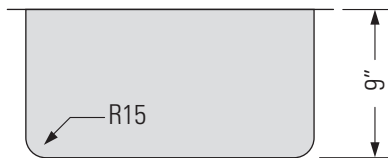

LUPO GREY
GBSLG1814

GOTHAM-TR

UNDERMOUNT SINGLE BOWL KITCHEN SINK

Évier de cuisine à un bac sous plan

DIMENSIONS

Overall Size: 18" x 14" x 9"
Weight: 9lbs
Minimum Cabinet Width: 19 1/2"

Taille globale: 18" x 14" x 9"
Poids: 9lbs
Largeur minimale de l'armoire: 19 1/2"

FEATURES

18 Gauge T304 Stainless Steel
StoneGuard™ undercoat
Sound and vibration deadening
3 1/2" Drain Opening
15mm Corner Radius

FINISHES

Lupo Grey

INSTALLATION

Undercounter Installation
CAD DWG File Available
Stainless Steel Strainer
Included (x1)