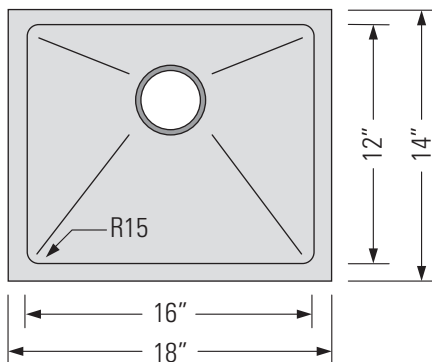

LUPO GREY
GBSLG1814

GOTHAM-TR

UNDERMOUNT SINGLE BOWL KITCHEN SINK

Évier de cuisine à un bac sous plan

DIMENSIONS

Overall Size: 18" x 14" x 9"
Weight: 9lbs
Minimum Cabinet Width: 19 1/2"

Taille globale: 18" x 14" x 9"
Poids: 9lbs
Largeur minimale de l'armoire: 19 1/2"

FEATURES

18 Gauge T304 Stainless Steel
StoneGuard™ undercoat
Sound and vibration deadening
3 1/2" Drain Opening
15mm Corner Radius

FINISHES

Lupo Grey

INSTALLATION

Undercounter Installation
CAD DWG File Available
Stainless Steel Strainer
Included (x1)