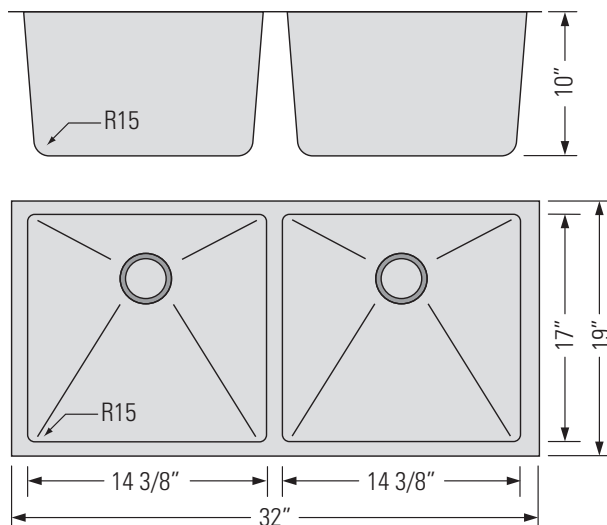

### DIMENSIONS

Overall Size: 32" x 19" x 10"  
Weight: 21lbs  
Minimum Cabinet Width: 33 1/2"

Taille globale: 32" x 19" x 10"  
Poids: 21lbs  
Largeur minimale de l'armoire: 33 1/2"