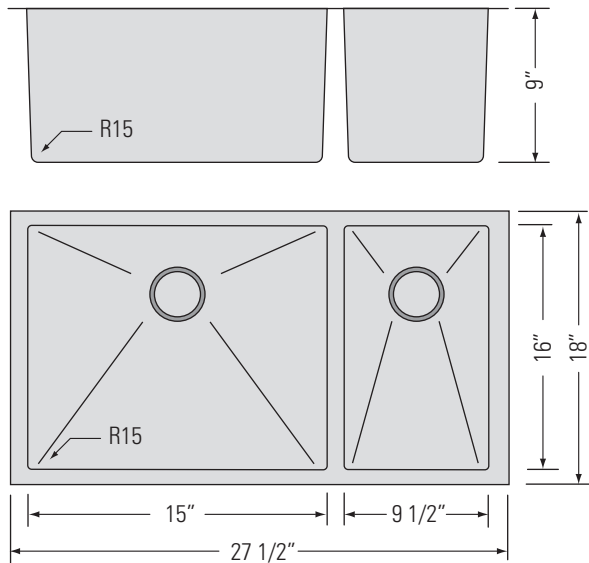

### DIMENSIONS

Overall Size: 27 1/2" x 18" x 9"  
Weight: 17lbs  
Minimum Cabinet Width: 29"

Taille globale: 27 1/2" x 18" x 9"  
Poids: 17lbs  
Largeur minimale de l'armoire: 29"