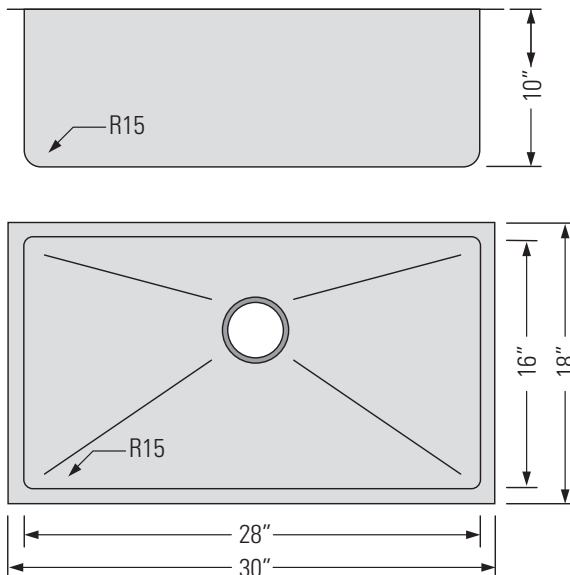

CHAMPAGNE GOLD
GBSCG3018C

NALA-PDR

UNDERMOUNT SINGLE BOWL KITCHEN SINK

Évier de cuisine à un bac sous plan

DIMENSIONS

Overall Size: 30" x 18" x 10"
Weight: 18.5lbs
Minimum Cabinet Width: 31 1/2"

Taille globale: 30" x 18" x 10"
Poids: 18.5lbs
Largeur minimale de l'armoire: 31 1/2"

FEATURES

18 Gauge T304 Stainless Steel
StoneGuard™ Undercoat
Sound Dampening Rubber
Padding
3 1/2" Drain Opening
15mm Corner Radius

FINISHES

Champagne Gold

INSTALLATION

Undermount Installation
CAD DWG File Available
Stainless Steel Strainer
Included (x1)