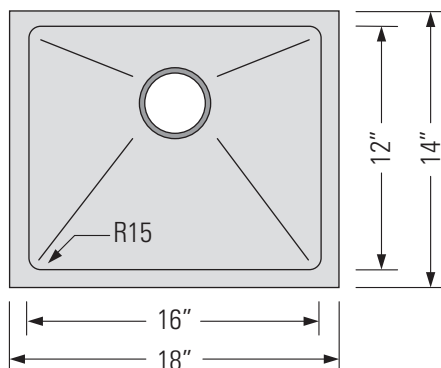

CHAMPAGNE GOLD
GBSCG1814

NALA-TR

UNDERMOUNT SINGLE BOWL KITCHEN SINK

Évier de cuisine à un bac sous plan

DIMENSIONS

Overall Size: 18" x 14" x 9"
Weight: 9lbs
Minimum Cabinet Width: 19 1/2"

Taille globale: 18" x 14" x 9"
Poids: 9lbs
Largeur minimale de l'armoire: 19 1/2"

FEATURES

18 Gauge T304 Stainless Steel
StoneGuard™ Undercoat
Sound Dampening Rubber Padding
3 1/2" Drain Opening
15mm Corner Radius

FINISHES

Champagne Gold

INSTALLATION

Undermount Installation
CAD DWG File Available
Stainless Steel Strainer Included (x1)