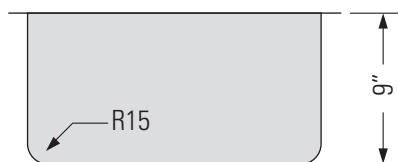

CHAMPAGNE GOLD
GBSCG1814

NALA-TR

UNDERMOUNT SINGLE BOWL KITCHEN SINK

Évier de cuisine à un bac sous plan

DIMENSIONS

Overall Size: 18" x 14" x 9"
Weight: 9lbs
Minimum Cabinet Width: 19 1/2"

Taille globale: 18" x 14" x 9"
Poids: 9lbs
Largeur minimale de l'armoire: 19 1/2"

FEATURES

18 Gauge T304 Stainless Steel
StoneGuard™ Undercoat
Sound Dampening Rubber Padding
3 1/2" Drain Opening
15mm Corner Radius

FINISHES

Champagne Gold

INSTALLATION

Undermount Installation
CAD DWG File Available
Stainless Steel Strainer Included (x1)