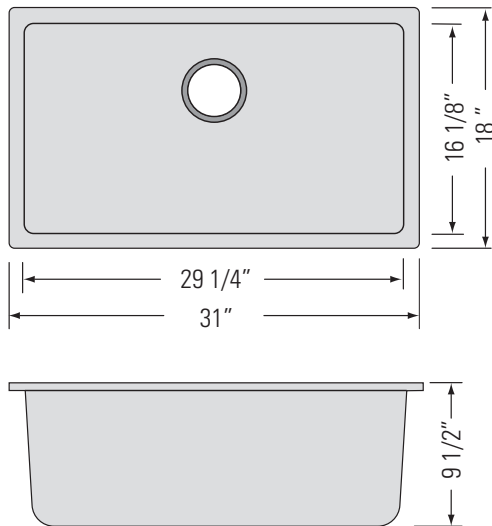

### DIMENSIONS

Overall Size: 31" x 18" x 9 1/2"  
Weight: 27lbs  
Minimum Cabinet Width: 32 1/2"

Taille globale: 31" x 18" x 9 1/2"  
Poids: 27lbs  
Largeur minimale de l'armoire: 32 1/2"