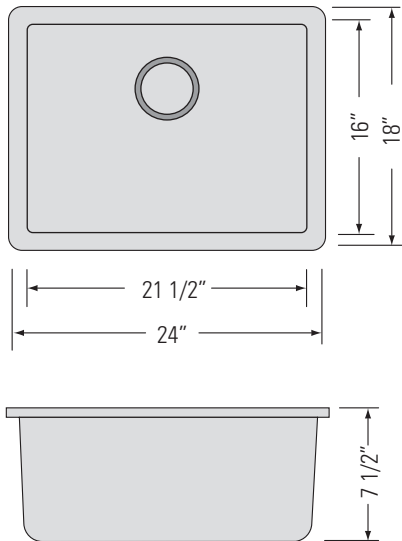

### DIMENSIONS

Overall Size: 24" x 18" x 7 1/2"  
Weight: 21lbs  
Minimum Cabinet Width: 25 1/2"

Taille globale: 24" x 18" x 7 1/2"  
Poids: 21lbs  
Largeur minimale de l'armoire: 25 1/2"