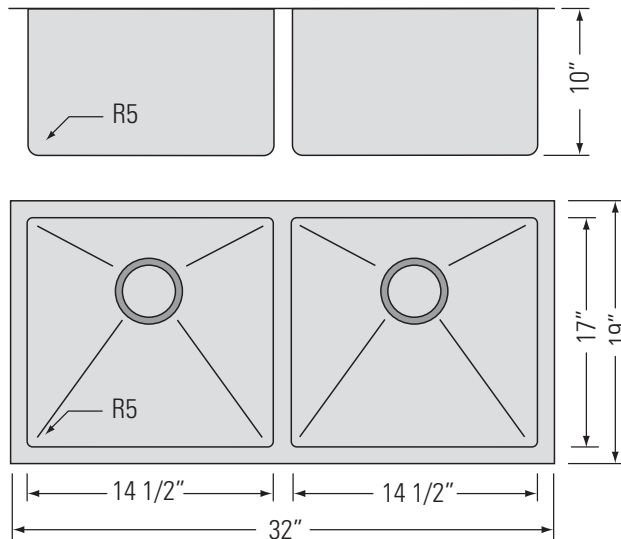

STAINLESS STEEL
GQD3219A

QILA-E

EQUAL DOUBLE BOWL STAINLESS STEEL KITCHEN SINK

Évier de cuisine en acier inoxydable à double cuvette égale

DIMENSIONS

Overall Size: 32" x 19" x 10"
Weight: 37lbs
Minimum Cabinet Width: 33 1/2"

Taille globale: 32" x 19" x 10"
Poids: 37lbs
Largeur minimale de l'armoire: 33 1/2"

FEATURES

16 Gauge T304 Stainless Steel
StoneGuard™ undercoat
sound and vibration deadening.
3 1/2" Drain Opening
5mm Corner Radius