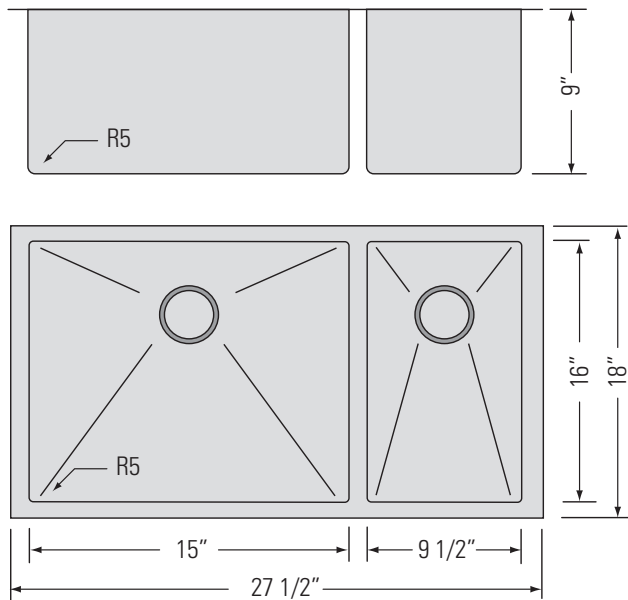

### DIMENSIONS

Overall Size: 27 1/2" x 18" x 9"  
Weight: 29lbs  
Minimum Cabinet Width: 29"

Taille globale: 27 1/2" x 18" x 9"  
Poids: 29lbs  
Largeur minimale de l'armoire: 29"