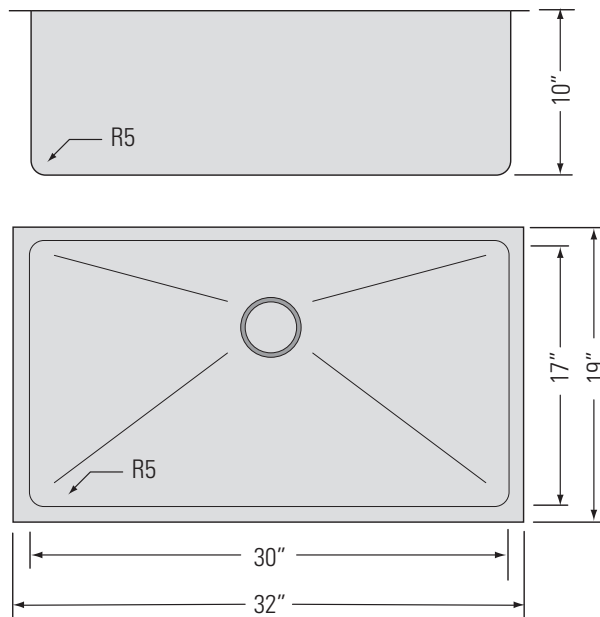

### DIMENSIONS

Overall Size: 32" x 19" x 10"  
Weight: 32lbs  
Minimum Cabinet Width: 33 1/2"

Taille globale: 32" x 19" x 10"  
Poids: 32lbs  
Largeur minimale de l'armoire: 33 1/2"