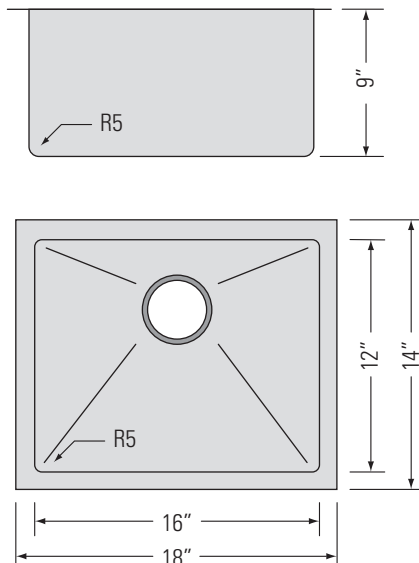

STAINLESS STEEL
GQS1814

QILA-T

SINGLE BOWL STAINLESS STEEL BAR SINK

Évier de cuisine en acier inoxydable à une cuve

DIMENSIONS

Overall Size: 18" x 14" x 9"
Weight: 16lbs
Minimum Cabinet Width: 19 1/2"

Taille globale: 18" x 14" x 9"
Poids: 16lbs
Largeur minimale de l'armoire: 19 1/2"

FEATURES

16 Gauge T304 Stainless Steel
StoneGuard™ undercoat sound and vibration deadening.
3 1/2" Drain Opening
5mm Corner Radius

FINISHES

Satin Finish

INSTALLATION

Undercounter Installation
CAD DWG File Available
Stainless Steel Strainer Included (x1)