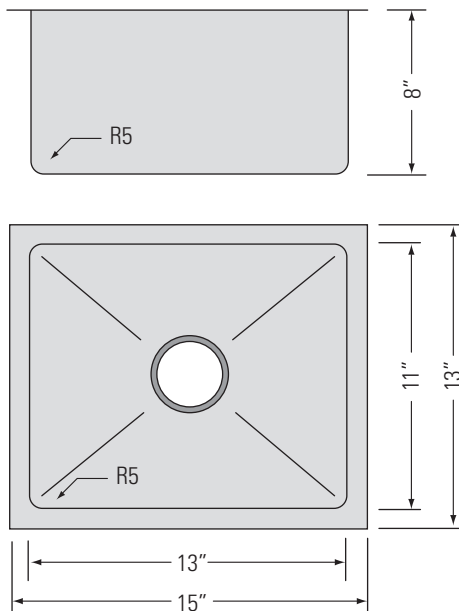

### DIMENSIONS

Overall Size: 15" x 13" x 8"  
Weight: 12lbs  
Minimum Cabinet Width: 16 1/2"

Taille globale: 15" x 13" x 8"  
Poids: 12lbs  
Largeur minimale de l'armoire: 16 1/2"