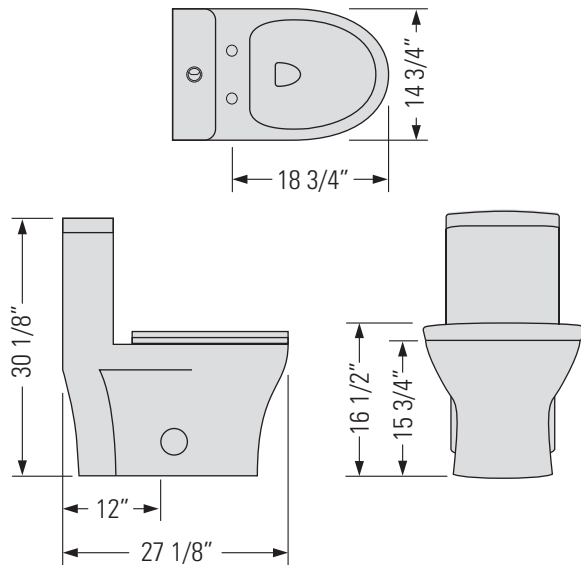

METRO WHITE
GBW732B

FISHER

CERAMIC SIPHONIC ONE-PIECE SKIRTED TOILET

Toilette à jupe monobloc
siphonique en céramique

SPECIFICATIONS

Overall Size: 27 1/8" x 14 3/4" x 30 1/8"	Dimensions totales: 27 1/8" x 14 3/4" x 30 1/8"
Weight: 91 lbs	Poids: 91 lbs
Min water Pressure: 8 PSI (Flowing)	Pression d'eau min: 8 PSI (coulant)
Rough In: 300mm (12")	Rugueux: 300 mm (12")
Trap Seal: 2 1/8"	Joint de piège: 2 1/8"

FEATURES

- EcoMax™ Dual Flush
- 6.0 LPF / 4.0 LPF
- Concealed Soft Closing Seat
- Concealed S-trapway
- 2-1/4" Trap Diameter
- MaP 1000g
- Vitreous China
- One-year Limited Warranty

FINISHES

- Metro White
- Chrome Plated Flush Actuator

INSTALLATION

- 300mm Rough-in
- Easy-access Mounting

COMPONENTS

- Soft Close Seat and Cover
- Flush Mechanism
- Tank Cover

STANDARDS

- IAMPO (cUPC)
- CSAB45.1
- ASME A112.19.2
- EPA Watersense

CARACTÉRISTIQUES

- EcoMax™ double chasse
- 6.0 LPF / 4.0 LPF
- Siège dissimulé à fermeture douce
- Siphon en S dissimulé
- Diamètre du piège de 2-1/4"
- Carte 1000g
- Chine vitreuse
- Garantie limitée d'un an

FINITIONS