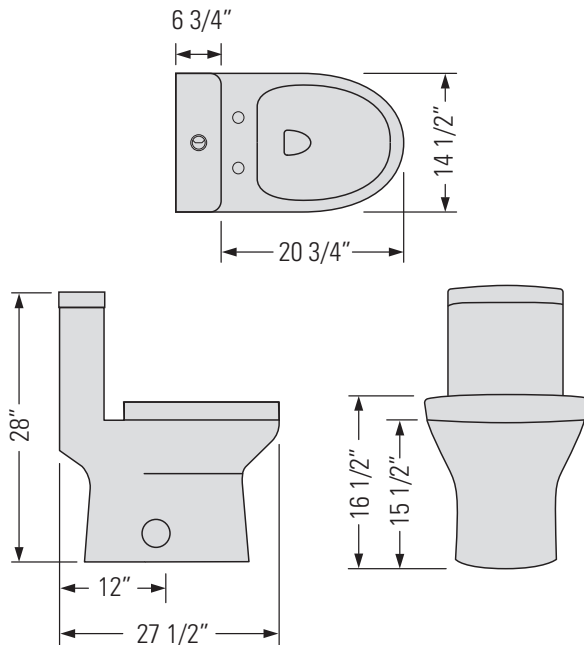

METRO WHITE
GBW797

PORTMAN

CERAMIC SIPHONIC TWO-PIECE SKIRTED TOILET

Toilettes à jupe en deux parties
siphoniques en céramique

SPECIFICATIONS

Overall Size: 27 1/2" x 14 1/2" x 28"
Weight: 115lbs
Min water Pressure: 8 PSI (Flowing)
Rough In: 300mm (12")
Trap Seal: 2 1/8"

Dimensions totales: 27 1/2" x 14 1/2" x 28"
Poids: 115 lbs
Pression d'eau min: 8 PSI (coulant)
Rugueux: 300 mm (12")
Joint de piège: 2 1/8"

FEATURES

VORTEX 360° Cleaning Flush
EcoMax™ Dual Flush
6.0 LPF / 4.0 LPF
Concealed Soft Closing Seat
Concealed S-trapway
2-1/4" Trap Diameter
MaP 1000g
Vitreous China
One-year Limited Warranty

FINISHES

Metro White
Chrome Plated Flush Actuator

INSTALLATION

300mm Rough-in
Easy-access Mounting

COMPONENTS

Soft Close Seat and Cover
(XTSCGBW797)
Flush Mechanism
(XTFSGBW797)
Tank Cover
(XTTCGBW797)

STANDARDS

IAMPO (cUPC)
CSAB45.1
ASME A112.19.2
EPA Watersense

CARACTÉRISTIQUES

Rinçage de nettoyage VORTEX 360°
EcoMax™ double chasse
6.0 LPF / 4.0 LPF
Siège dissimulé à fermeture douce
Siphon en S dissimulé
Diamètre du piège de 2-1/4"
Carte 1000g
Chine vitreuse
Garantie limitée d'un an