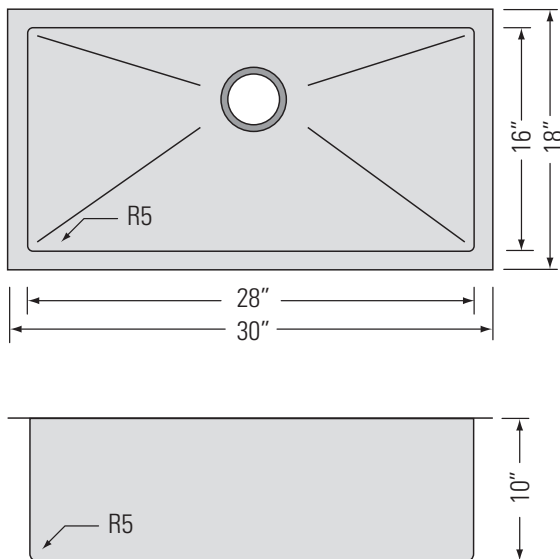

### DIMENSIONS

Overall Size: 30" x 18" x 10"  
Weight: 18lbs  
Minimum Cabinet Width: 31 1/2"

Taille globale: 30" x 18" x 10"  
Poids: 18lbs  
Largeur minimale de l'armoire: 31 1/2"