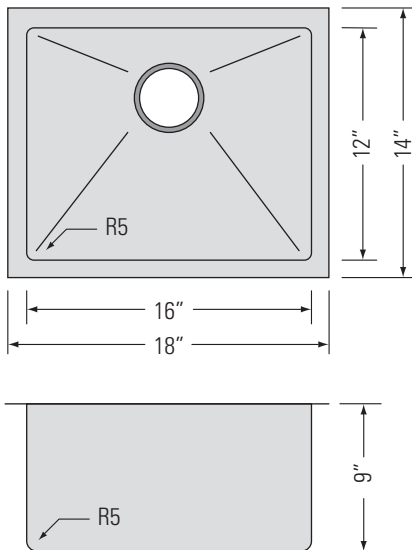

STAINLESS STEEL
GQS1814

QILA-T

SINGLE BOWL STAINLESS STEEL KITCHEN SINK

Évier de cuisine en
acier inoxydable à
une cuve

DIMENSIONS

Overall Size: 18" x 14" x 9"
Weight: 13lbs
Minimum Cabinet Width: 19 1/2"

Taille globale: 18" x 14" x 9"
Poids: 13lbs
Largeur minimale de l'armoire: 19 1/2"

FEATURES

16 Gauge T304 Stainless Steel
StoneGuard™ Undercoat
Sound Dampening Rubber Padding
3 1/2" Drain Opening
5mm Corner Radius

FINISHES

Satin Finish

INSTALLATION

Undercounter Installation
CAD DWG File Available
Stainless Steel Strainer Included (x1)