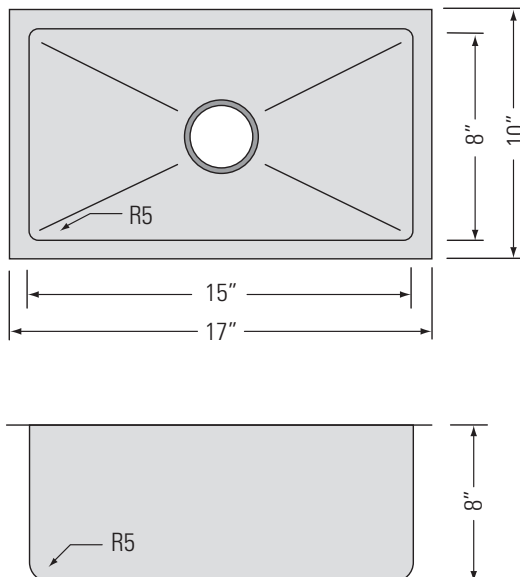

### DIMENSIONS

Overall Size: 17" x 10" x 8"  
Weight: 7lbs  
Minimum Cabinet Width: 18 1/2"

Taille globale: 17" x 10" x 8"  
Poids: 7lbs  
Largeur minimale de l'armoire: 18 1/2"