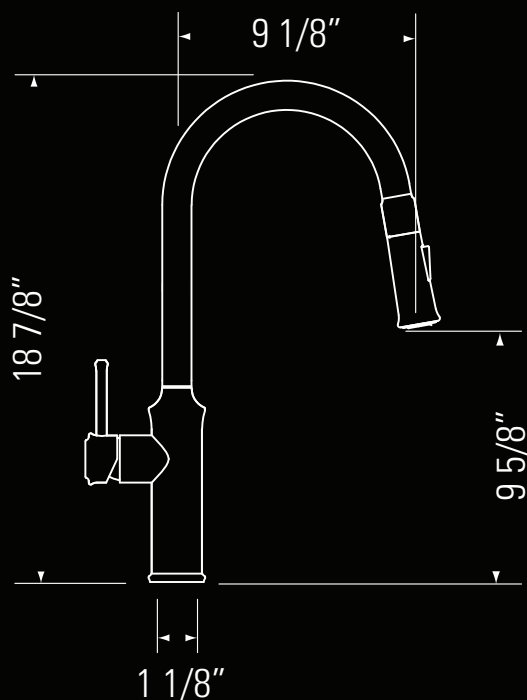

## Dimensions

Overall Size: 18 7/8" x 9 1/8"  
Weight: 6.9 lbs

## Dimensions

Taille globale: 18 7/8" x 9 1/8"  
Poids: 6,9 lb

No. **GKF126-SS**

Brushed Stainless Steel  
Acier inoxydable brossé

## Features

- Brushed Stainless Steel
- Intuitive single-handle lever
- Flexible pull-out spout
- Integrated dual variable spray
- Swivel deck design
- Rust-proof internals
- Ceramic cartridge
- 8.3 L/min (2.2 gal/min) at 60 psi

## Installation

- Counter Gasket
- Lock Clamp and Nut
- Ø1 3/8" to Ø1 1/2" Hole Required
- Counter weight