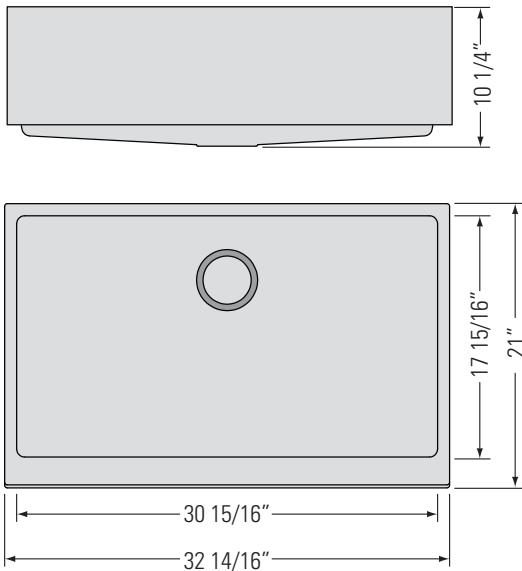

### DIMENSIONS

Overall Size: 32 14/16" x 21" x 10 1/4"    Taille globale: 32 14/16" x 21" x 10 1/4"  
Weight: 70lbs    Poids: 70lbs  
Minimum Cabinet Width: 33 1/2"    Largeur minimale de l'armoire: 33 1/2"