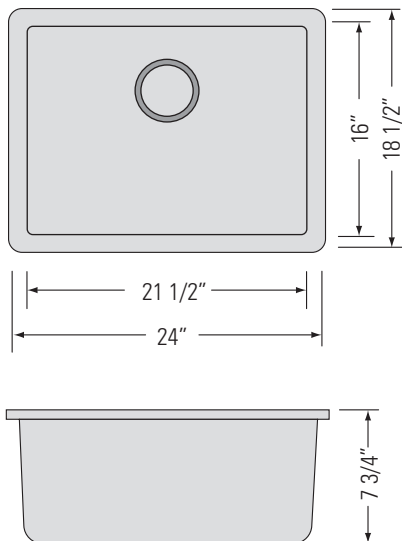

GRAPHITE
GVS2411-GR

BLACK
GVS2411-BL

CHOCOLATE
GVS2411-CH

SMOKE GREY
GVS2411-SG

VERTU-S

SINGLE BOWL GRANITE KITCHEN SINK

Évier de cuisine en
granit à une cuve

DIMENSIONS

Overall Size: 24" x 18 1/2" x 7 3/4"
Weight: 20lbs
Minimum Cabinet Width: 25 1/2"

Taille globale: 24" x 18 1/2" x 7 3/4"
Poids: 20lbs
Largeur minimale de l'armoire: 25 1/2"

FEATURES

NuGranite™ Natural Granite Polymer
Sound Dampening Structure
3 1/2" Drain Opening