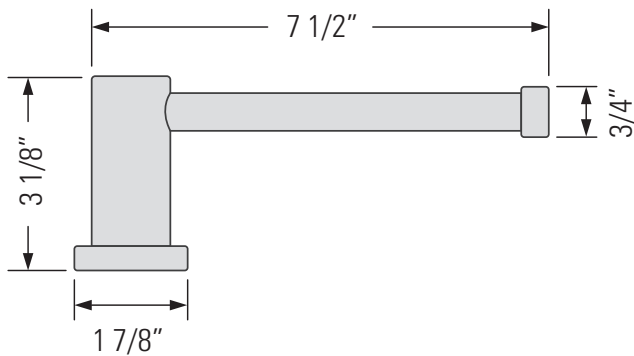

MATTE BLACK
GBAW-ROL-MB

FERREIRA GOLD
GBAW-ROL-FG

CHAMPAGNE GOLD
GBAW-ROL-GD

WILSON

TOILET PAPER HOLDER

Distributeur de papier hygiénique

DIMENSIONS

Overall Size: 7 1/2" x 3 1/8"

Taille globale: 7 1/2" x 3 1/8"

FINISHES

Matte Black
Ferreira Gold
Champagne Gold

FINITIONS

Noir mat
Ferreira Or
Champagne Or

INSTALLATION

Mounting template included

INSTALLATION