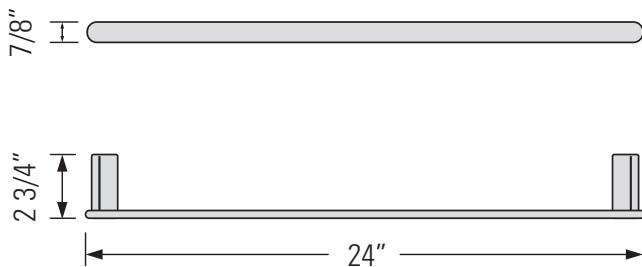

CHROME
GBAB-BAR

BLAKE

TOWEL BAR

Porte-serviettes

FINISHES

Chrome

FINITIONS

Chrome

INSTALLATION

Mounting template included

INSTALLATION

Gabarit de montage inclus

DIMENSIONS

Overall Size: 24" x 2 3/4" x 7/8"

Taille globale: 24" x 2 3/4" x 7/8"