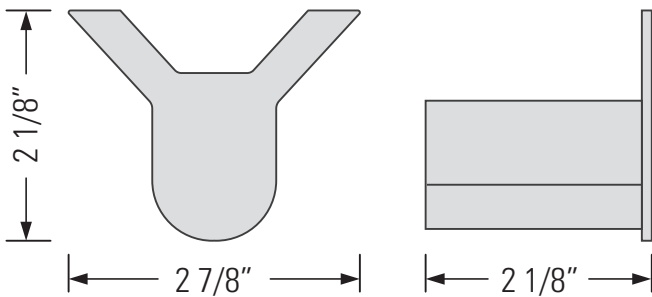

CHROME
GBAB-HOK

BLAKE

ROBE HOOK

Patère

DIMENSIONS

Overall Size: 2 7/8" x 2 1/8" x 2 1/8"

Taille globale: 2 7/8" x 2 1/8" x 2 1/8"

FINISHES

Chrome

FINITIONS

Chrome

INSTALLATION

Mounting template included

INSTALLATION

Gabarit de montage inclus