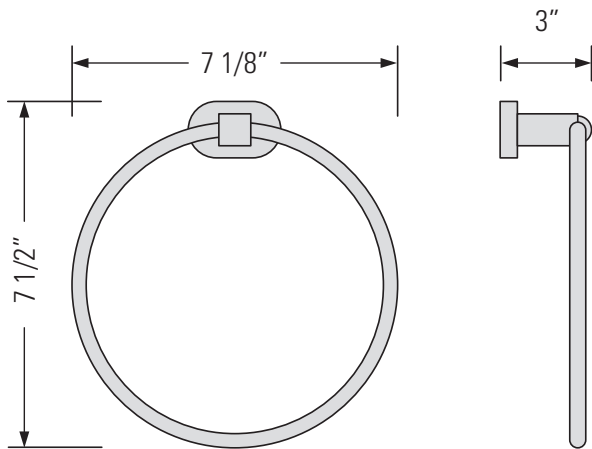

CHROME
GBAM-TOW

BRUSHED NICKEL
GBAM-TOW-BN

MADISON

HAND TOWEL HOLDER

Porte-serviettes

DIMENSIONS

Overall Size: 7 1/8" x 3" x 7 1/2"

Taille globale: 7 1/8" x 3" x 7 1/2"

FINISHES

Chrome
Brushed Nickel

FINITIONS

Chrome
Nickel brossé

INSTALLATION

Mounting template included

INSTALLATION

Gabarit de montage inclus