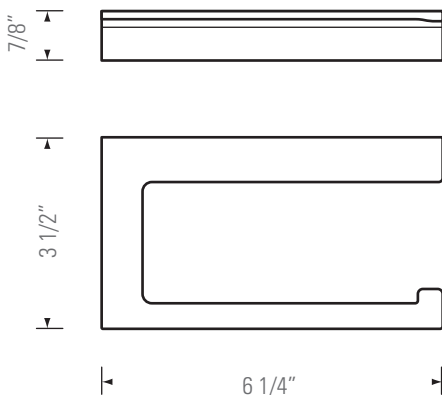

# ZETA TOILET ROLL HOLDER

Model No. GBAZ-ROL

## DESCRIPTION

Chrome Toilet Roll Holder

## DIMENSIONS

Weight: 0.9 lbs