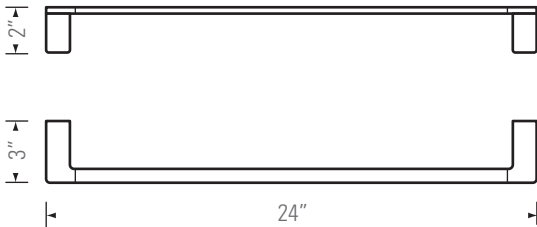

ZETA TOWEL BAR

Model No. GBAZ-BAR

DESCRIPTION

Chrome Towel Bar

DIMENSIONS

Weight: 0.9 lbs

FINISHES

Chrome Plated

FEATURES

- Available as a set (SKU: GBAZ-SET)
- Robe Hook (SKU: GBAZ-HOK)
- Towel Bar (SKU: GBAZ-BAR)
- Hand Towel Holder (SKU: GBAZ-TOW)
- Toilet Roll Holder (SKU: GBAZ-ROL)

INSTALLATION

Mounting Template Included