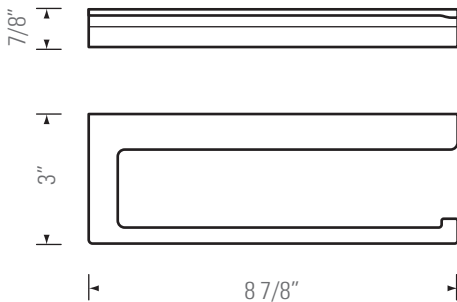

# ZETA HAND TOWEL HOLDER

Model No. GBAZ-TOW

## DIMENSIONS

Weight: 0.9 lbs