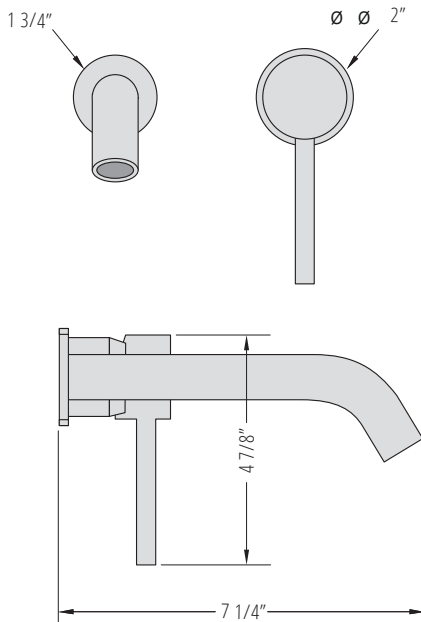

## VANITY FAUCET WITH CAST SPOUT

Robinet de vanité  
avec bec en fonte

### DIMENSIONS

Overall Size: 7 1/4" x 4  
7/8 Weight: 2.2lbs

Taille globale: 7 1/4" x 4  
7/8 Poids: 2.2lbs

### INSTALLATION

Spout - 1" Hole required  
Handle - 1 3/4" Hole required  
2" Setback  
Recommended height approx.  
4"-5" above countertop