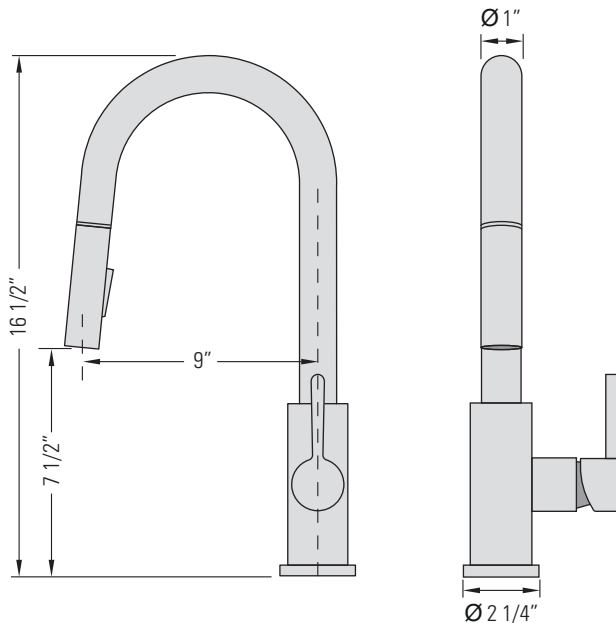

### DIMENSIONS

Overall Size: 9" x 2 1/4" x 16 1/2"  
Weight: 3.6lbs

Taille globale: 9" x 2 1/4" x 16 1/2"  
Poids: 3.6lbs

### INSTALLATION

Counter Gasket  
Lock Clamp and Nut  
Ø1 3/8" to Ø1 1/2" Hole Required  
Counter weight

### INSTALLATION

Joint De Comptoir  
Serrure Pince et Écrou  
Trou de Ø1 3/8" à Ø1 1/2" requis  
Contrepoids