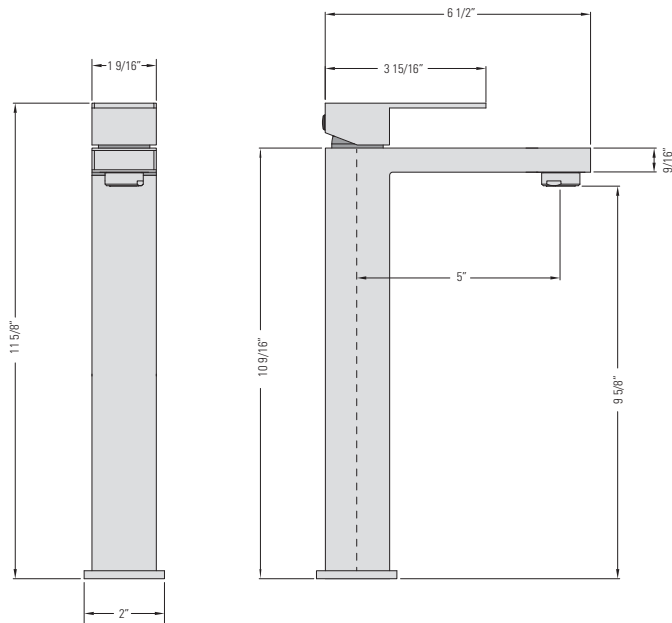

# BELLO II-H

VANITY FAUCET WITH CAST SPOUT

Robinet de vanité  
avec bec en fonte

## DIMENSIONS

Overall Size: 6 1/2" x 2" x 11 5/8"  
Weight: 6.2lbs

Taille globale: 6 1/2" x 2" x 11 5/8"  
Poids: 6.2lbs