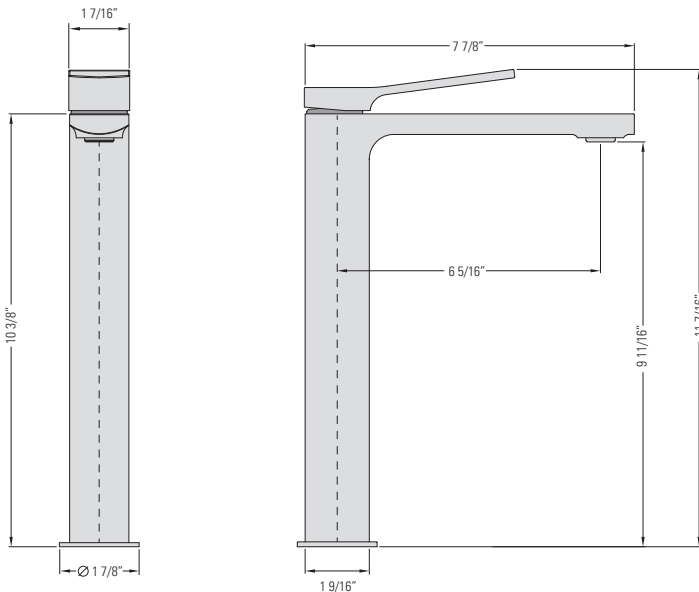

## VANITY FAUCET WITH CAST SPOUT

Robinet de vanité  
avec bec en fonte

### DIMENSIONS

Overall Size: 7 7/8" x 1 7/8" x 10 3/8"    Taille globale: 7 7/8" x 1 7/8" x 10 3/8"  
Weight: 4.0lbs    Poids: 4.0lbs